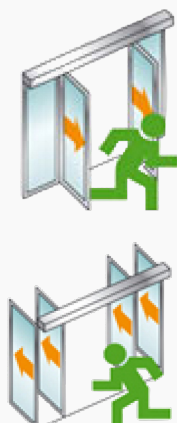

Always safe passage with the patented RSA anti-panic system in European standards...

RSA

iCat® Anti-Panic Automatic Door

In case pedestrians push the door leaf outward with a force of 4kg in case of emergency, the sliding leaf system opens towards the exit direction just like hinged doors and turns into a panic pedestrian door, providing comfortable and fast passage.

- Maximum clear passage area in case of emergency.
- Break-out feature on movable and fixed leaves.
- 1 movable, 2 movable, 1 movable + 1 semi-fixed and 2 movable + 2 semi-fixed break-outs.
- Integrated design with the superior features of the iCat A110 mechanism.

Ideal Solution for Emergencies

When the door leaves are directly intervened, they can be fully opened across the passage width with the help of a special accessory system placed in the leaf profiles.

Complete Equipped for Anti-Panic Capability

Photocells, magnetic microswitches and all other systems to stop the unexpected operations of the automation as soon as the break-out feature of the automatic door is activated are included in the product box together with complementary accessories.